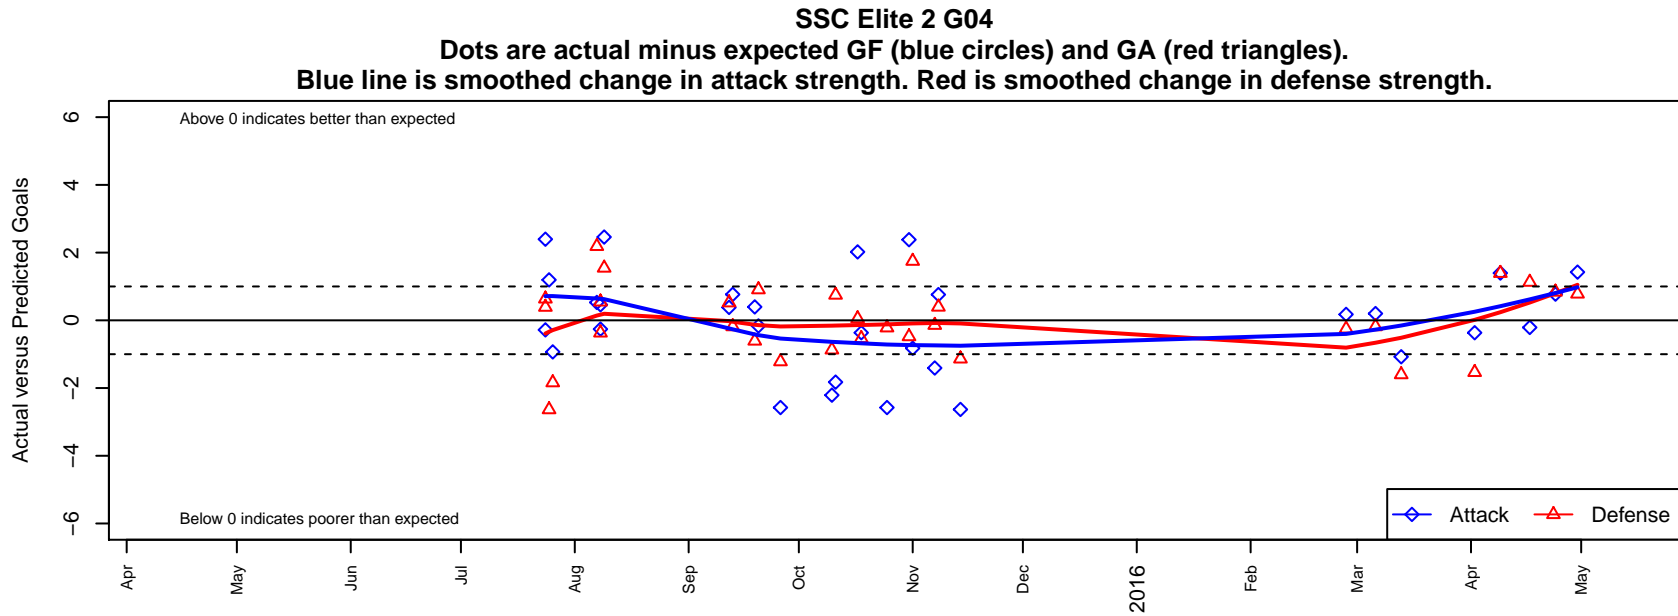

**attack and defense variance (black dot)
relative to other teams
and top 10 in region**

**attack and defense rating
relative to others at age
and all opponents in last 13 months**

SSC Elite 2 G04

Southside
, OR
G04 total strength=425
attack=0.35 defense=0.21
fall league = PTT G04 Div 1 White
spr league = Spr OYS G04 Div 1 White

alt names used:
SOUTHSIDE SSC ELITE2 (OR)
SSC Elite White
SSC 04 Elite 2 – GU11
SSC 04 Elite 2 – GU11
SSC 04 Elite 2 – GU11

Venues played:
2015 Oswego Nike Cup Silver U11
2015 Chinook Cup U11
2015 PTT G04 Division 1 White
2015 OYS Presidents Cup G04
2015 Spr OYS G04 Division 1 White