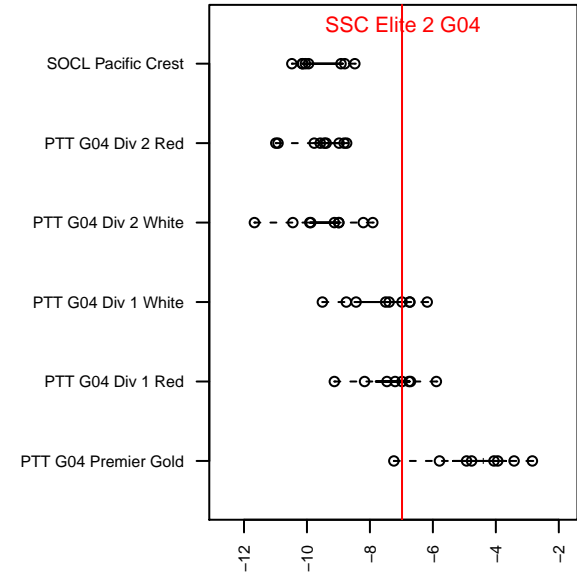

**attack and defense rating
relative to others at age
and all opponents in last 13 months**